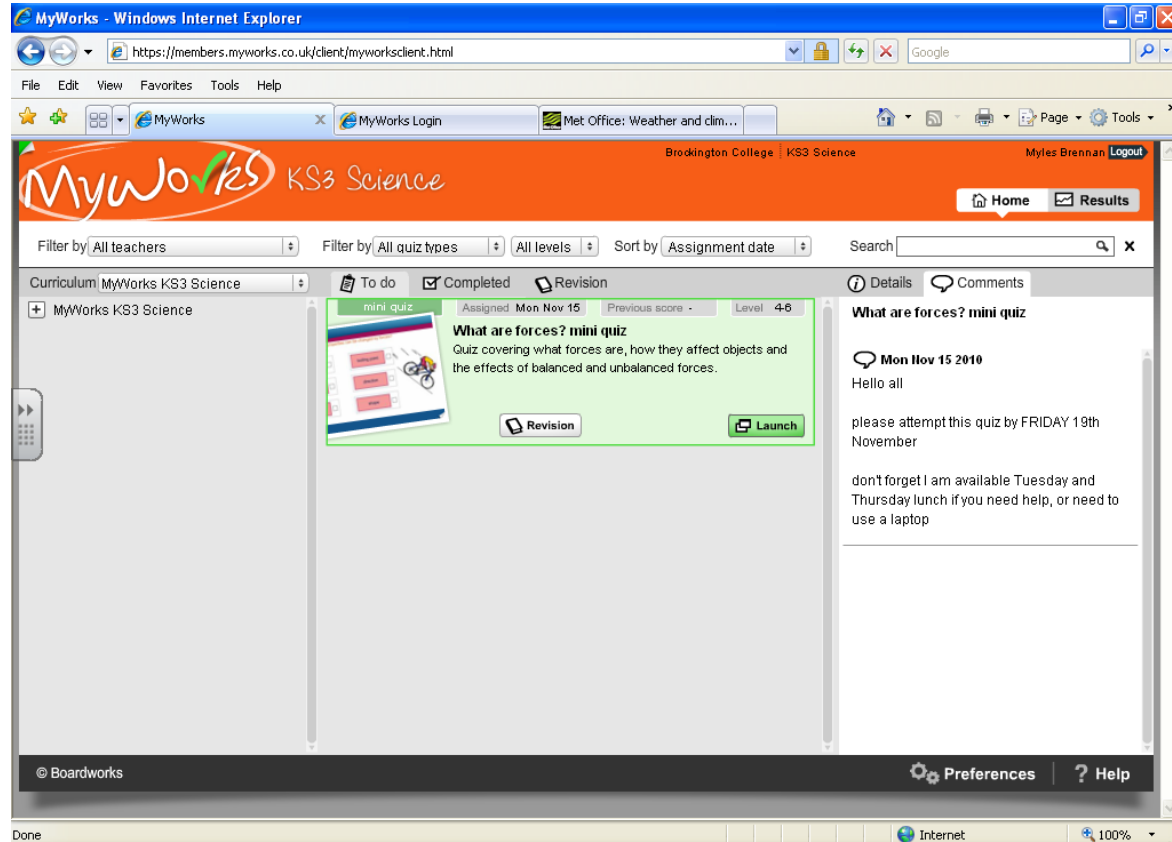

Email address:

Your school login with
@brockington.leics.sch.uk
at the end

For example:

Bc-steveo1@brockington.
leics.sch.uk

Your password:

Password
(until you change it)

5. Select a quiz

Click the title

The box goes green to show it's selected

6. Click launch

The screenshot shows a web browser window titled "MyWorks - Windows Internet Explorer" with the URL "https://members.myworks.co.uk/client/myworksclient.html". The browser's address bar and menu bar are visible. The website header is orange and features the "MyWorks KS3 Science" logo, the text "Brookington College | KS3 Science", and a user profile for "Myles Brennan" with a "Logout" link. Below the header, there are navigation buttons for "Home" and "Results", and a search bar. The main content area is divided into sections: "Curriculum" (MyWorks KS3 Science), "To do" (with a "mini quiz" icon), "Completed", and "Revision". The "mini quiz" section is highlighted in green and contains the following text: "What are forces? mini quiz", "Assigned Mon Nov 15", "Previous score -", "Level 4-6", and "Quiz covering what forces are, how they affect objects and the effects of balanced and unbalanced forces." Below this text are two buttons: "Revision" and "Launch". A large red arrow points directly to the "Launch" button. To the right of the quiz information, there is a "Details" tab and a "Comments" section. The "Comments" section shows a message from "Mon Nov 15 2010" that says "Hello all" and "please attempt this quiz by FRIDAY 19th November". Below the comment, it says "don't forget I am available Tuesday and Thursday lunch if you need help, or need to use a laptop". At the bottom of the page, there is a footer with "© Boardworks" on the left and "Preferences" and "Help" on the right.