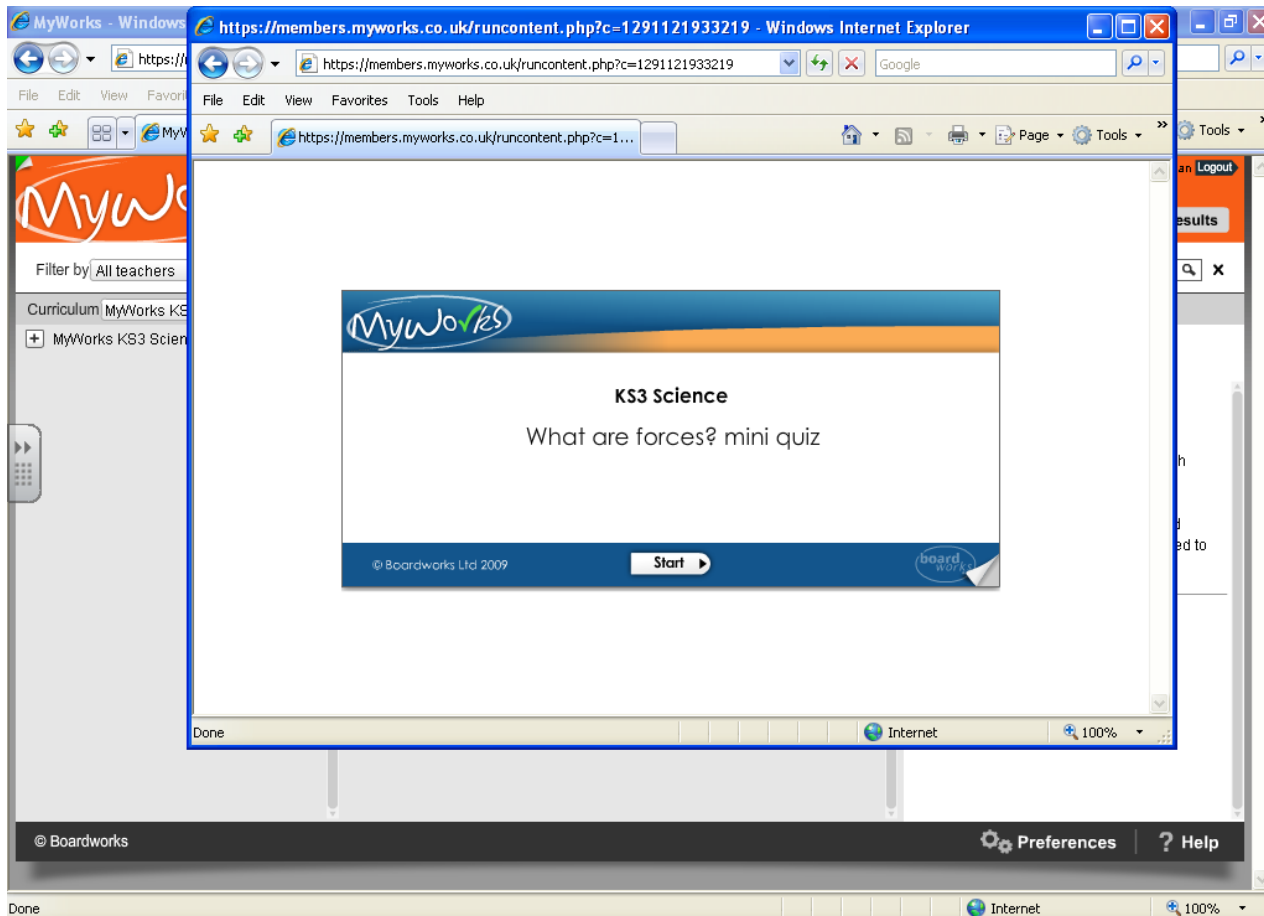

7. Attempt your quiz