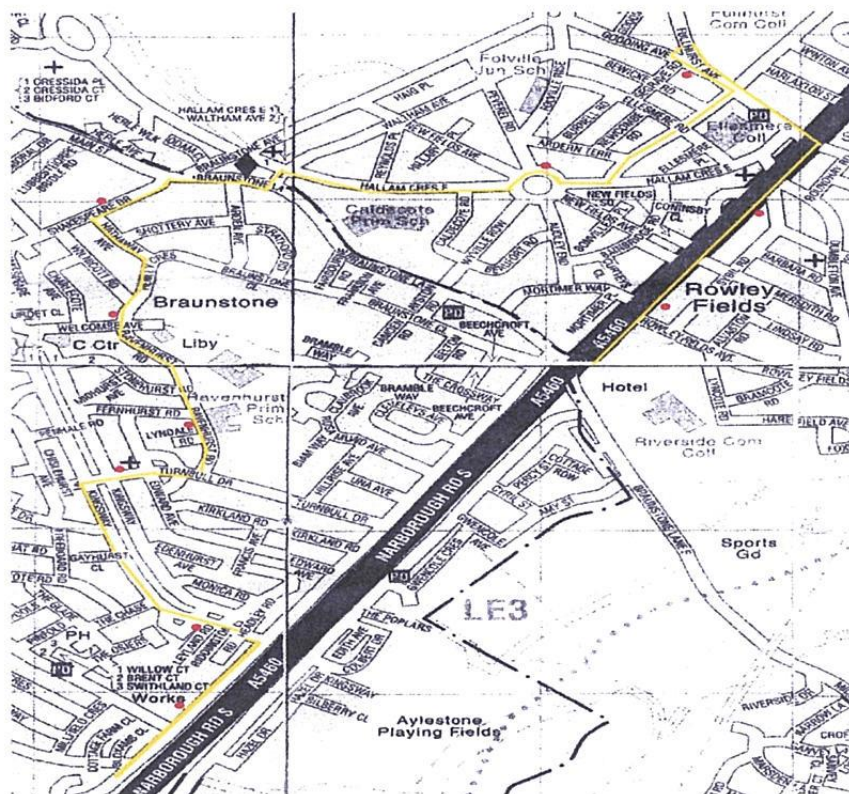

Andrews of Leicester S825

Narborough Road South, Kingsway, Ravenhurst Road, Hathaway Ave, Shakespeare Drive, Hallam Crescent East, Fullhurst Ave and Narborough Road.

Map:

Timetable:

Pick up point:		Drop Off point:
Narborough Road South	07:50	Narborough Road South
Kinsway / St Crispins church	07:53	Kinsway / St Crispins church
Ravenhurst Road / Hathaway Ave	07:55	Ravenhurst Road / Hathaway Ave
Shakespeare Drive	07:58	Shakespeare Drive
Hallam Crescent East	08:00	Hallam Crescent East
Fullhurst Avenue	08:03	Fullhurst Avenue
Narborough Rd (towards school)	08:05	Narborough Rd
Setting down times at school:		Picking up times at school:
Brockington College	08:15	Mon – Thurs arrive 15:10 leave 15:20
		Friday arrive 14:20 leave 14:30

This bus service will stop at the marked bus stops on this route.